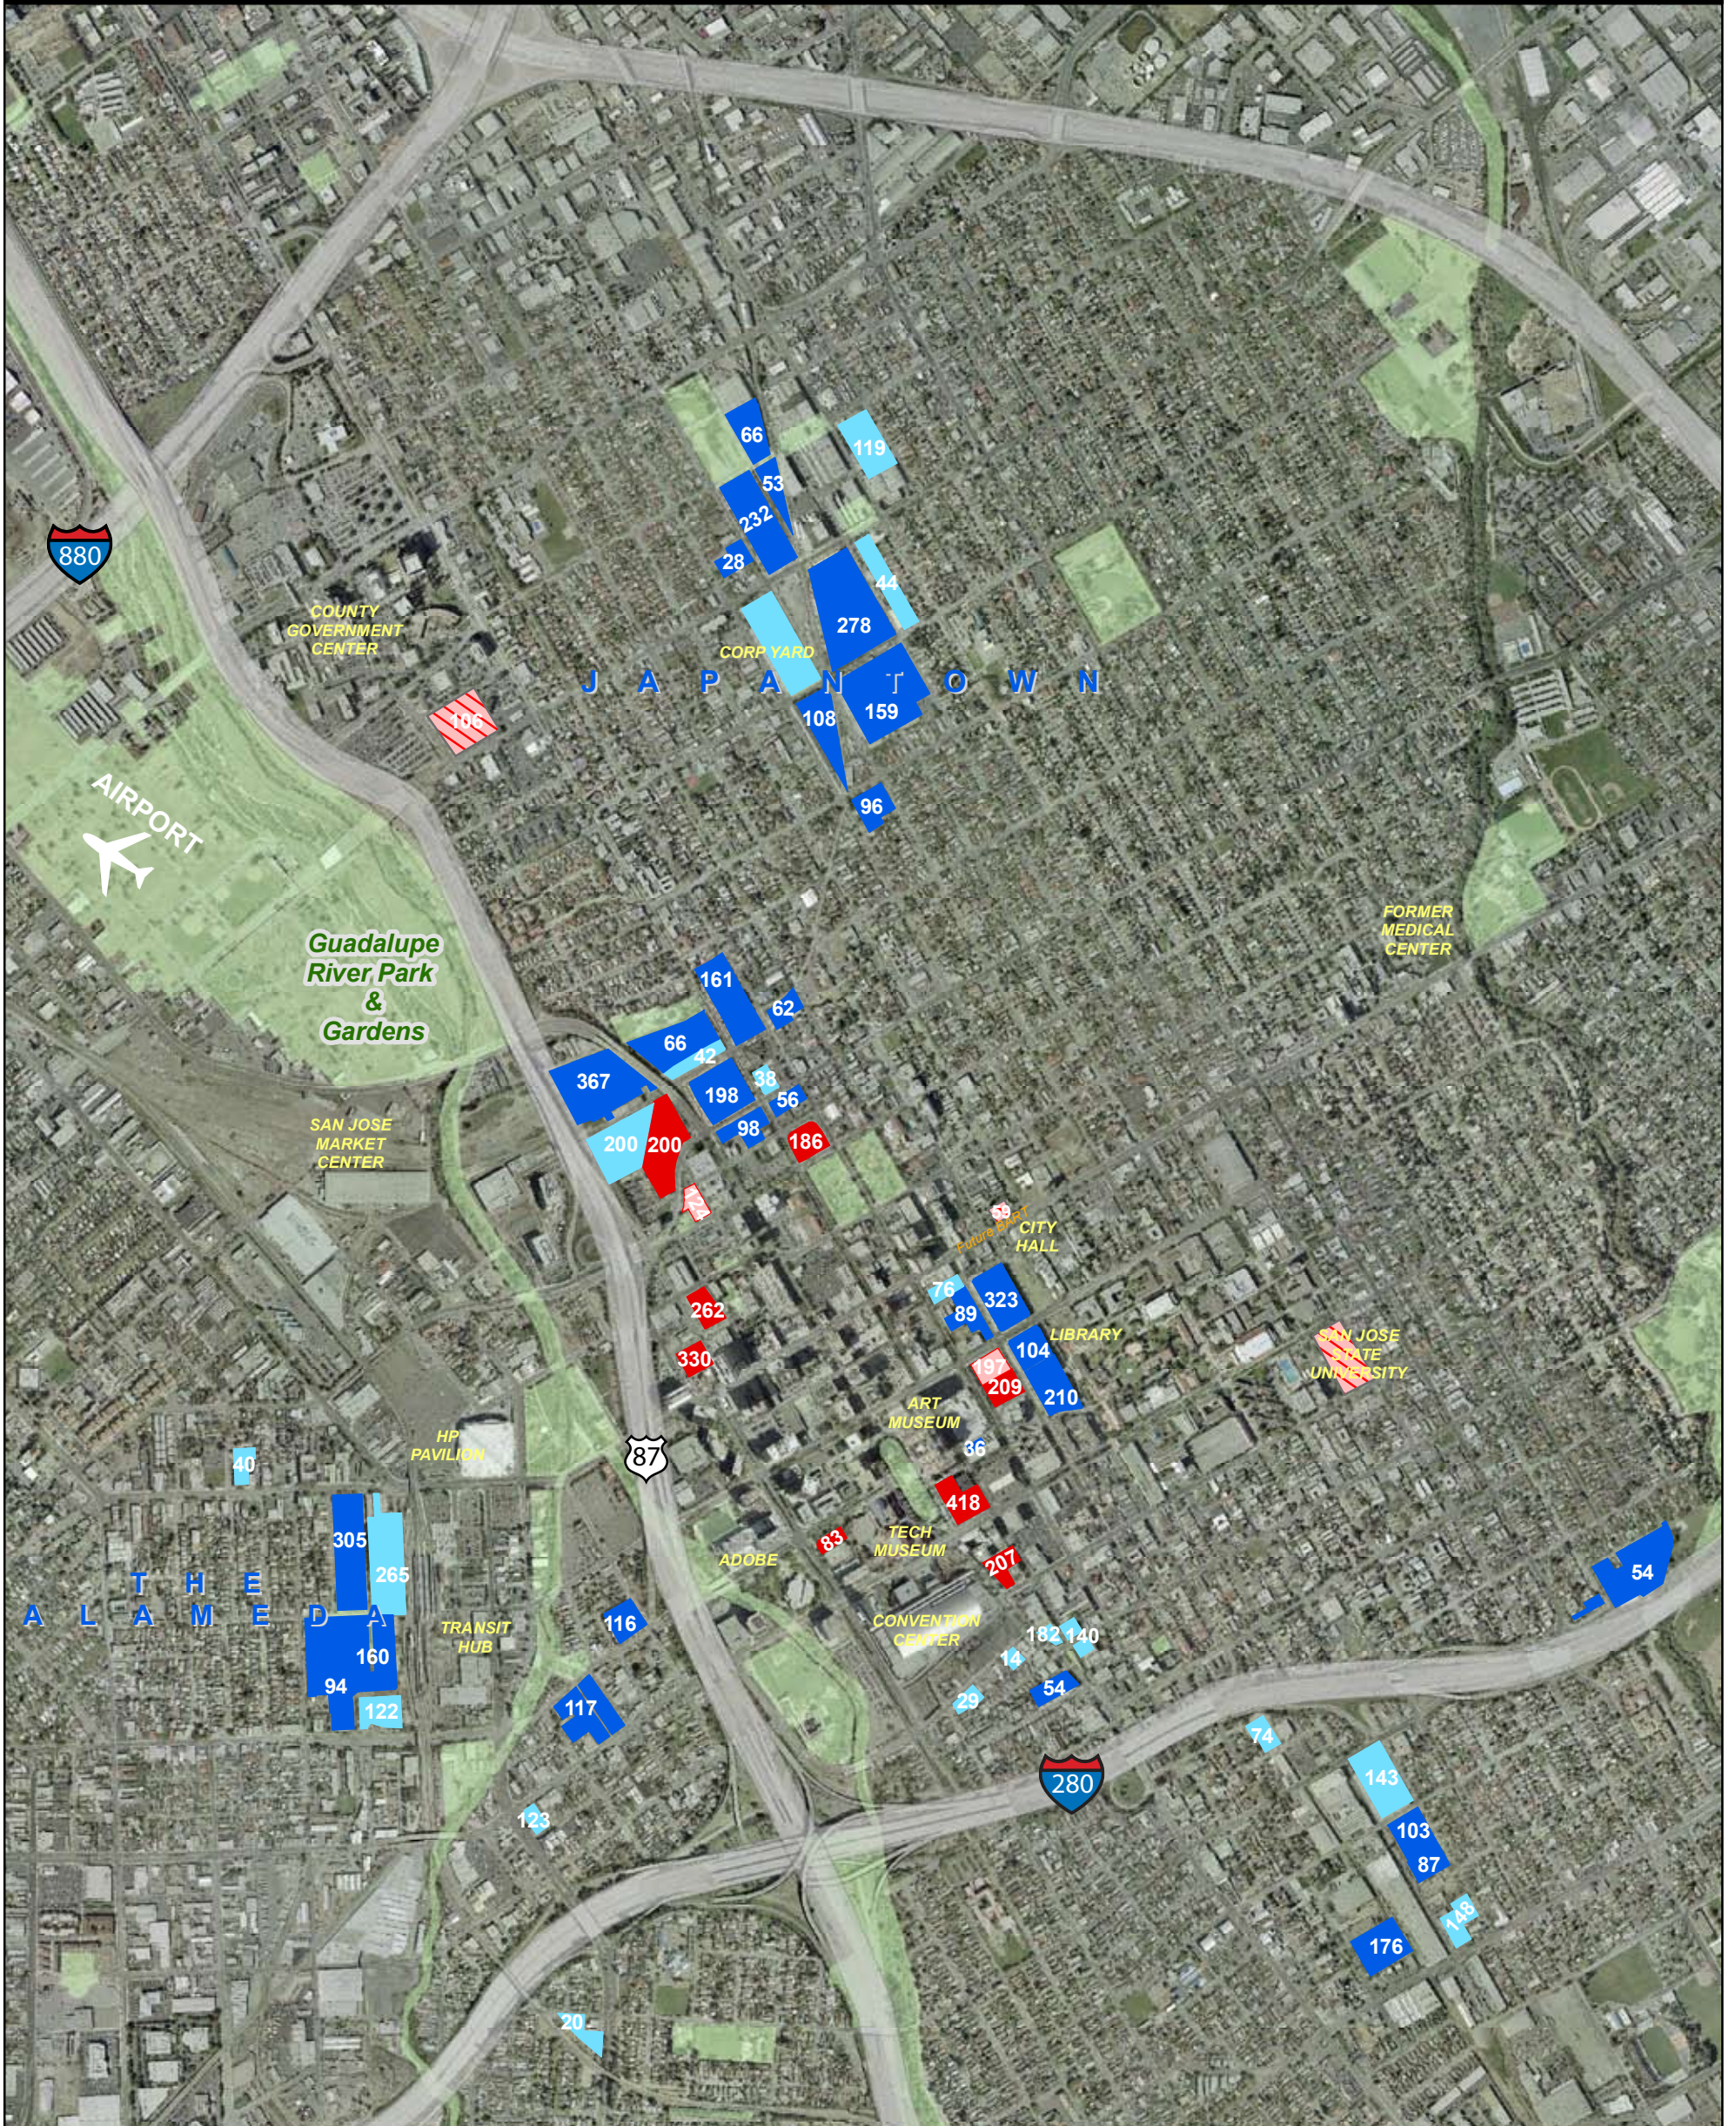

NEW HOUSING IN DOWNTOWN SAN JOSE

The Redevelopment Agency of the City of San Jose

Geographic Information Systems
Project Management
Map Date: November 7, 2006

* Not all locations shown on Map

0.5 0.25 0 0.5 Miles

High Rise Homes:

■	High Rise Homes in Planning/Permit Process	1,654
■	High Rise Homes Under Construction	651
▨	High Rise Completed	165

Low Rise Homes:

■	In Planning Process or Under Construction	2,334
■	Completed (Does not show all completed projects above)	5,588