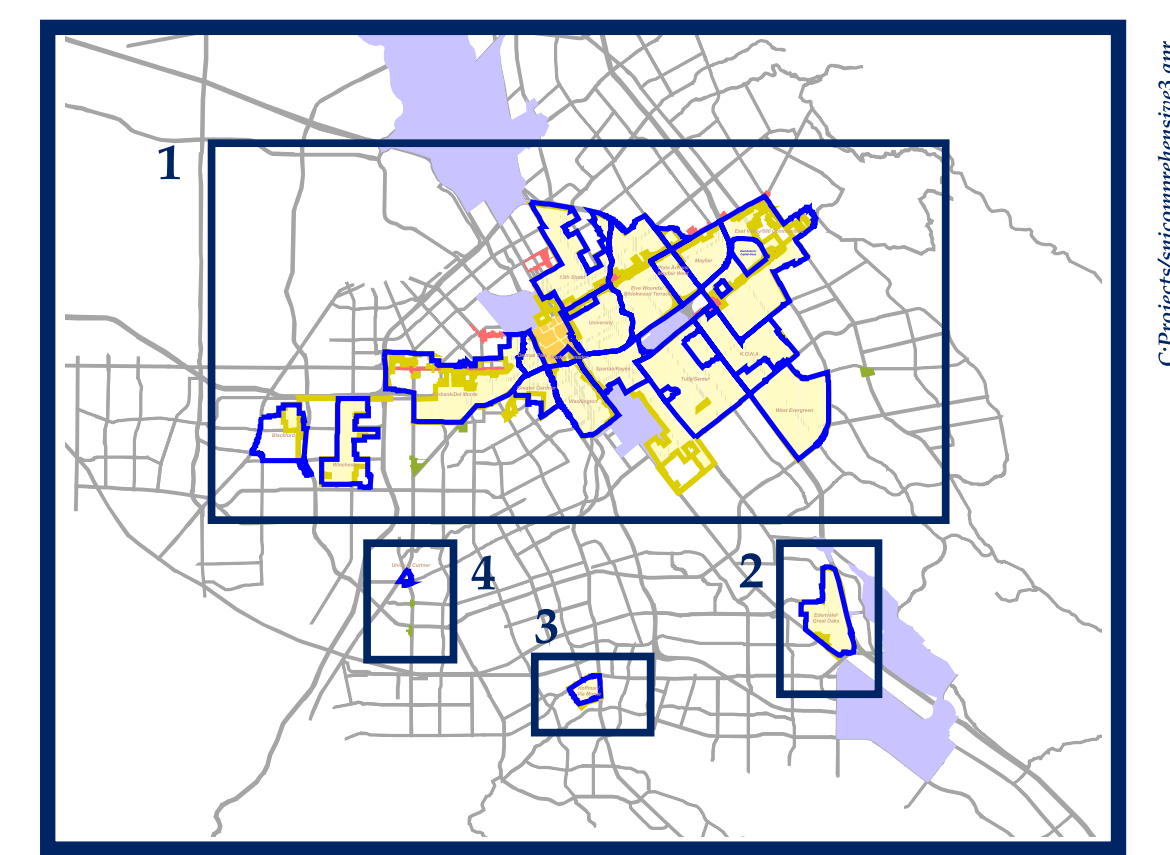

Strong Neighborhoods Initiative Areas

Geographic Information Systems
 Project Management Division
 The Redevelopment Agency of the City of San Jose
 Map Date: May 24, 2005

- Strong Neighborhoods Initiative Redevelopment Area
- Neighborhood Business Clusters
- Neighborhood Business Districts
- Downtown Redevelopment Areas
- Industrial Redevelopment Areas
- County Pockets